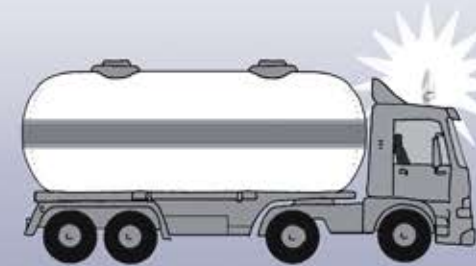

DVBT

FEATURES AND OPERATION

F CONNECTOR INSTALLATION

MOUNT FIXING

COAX SPLICING

COAXIAL CABLE INSTALLATION

SUPPLIED

Universal mount ASA
Support universel en ASA
Supporto universale in ASA

V9124

Universal mount stainless steel
Support universel en acier inoxydable
Supporto universale in acciaio inossidabile

T170

4 way ratchet mount UV resistant nylon + aluminium extension 30 cm
Rotule en nylon renforcé orientable dans 4 directions + rallonge aluminium 30 cm
Base in nylon UV resistente orientabile + estensione in alluminio 30 cm

OPTIONS

V9123

Masthead mount in stainless steel
Equerre de mat en acier inoxydable
Supporto in acciaio inossidabile

T197

Sigarette lighter adapter input 12V d.c output 12V d.c 500 mA max
Prise type allume-cigares input 12V d.c output 12V d.c 500 mA max
Adattatore per accendisigari input 12V d.c output 12V d.c 500 mA max

T196

Suction cup mount
Support sur ventouse
Supporto ventosa

Via Faentina, 165/G - 48124 Ravenna - Italy - Tel. +39 0544 500377 - Fax +39 0544 500420 - e-mail: info@glomex.it

www.glomex.it

www.glomex.us

made in Italy